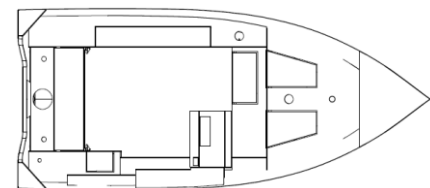

Fishing PRO Console + livewell

430, 450, 480, 500

L.P	Štandardná výbava	
1.	Zadné ťažné oká	
2.	Vyvážovacie madlá	
3.	Osvetlenie interéra	
4.	Lodný koberec	
5.	Podlaha potiahnutá Vinylom	
6.	Živá studňa (iba pre verzie livewell)	
7.	Počah skrinky kokpitu	
8.	Vodné čerpadlo	
9.	Hlavný odpojovač prúdu	
10.	Panel so spínačmi	
11.	Elektronika	
12.	Predné svetlá: zelené, červené	
13.	Zadné Svetlo: (vrcholová biela lampa)	
14.	USB a 12V (cigaretové) zásuvky	
15.	Zábradlie	
16.	Obvodová odrazová guma	
17.	Sedadlo spolujazdca	
18.	Ochranná fólia na exteriéri	
19.	Úchyt sondy sonáru	
20.	Úchyt protikoróznej anódy	
21.	Odvetrávaná skrinka	
22.	Rebrík	
23.	Základne pre sedačky	
24.	Držiaky pohárov	
25.	Konzola s čelným sklom a zábradlím (iba pre verzie Console)	
26.	- Prevodovka riadenia	
27.	- Voalnt	
28.	- Riadiacie tiahlá	
29.	- Nastaviteľné kapitánske sedadlo	
Voliteľné		
Cena		
30.	Zakrývacia plachta	EUR 500
31.	Celo-lodné pokrytie vinylom	EUR 500
32.		

Ceny sú pre zákazníka, vrátane DPH