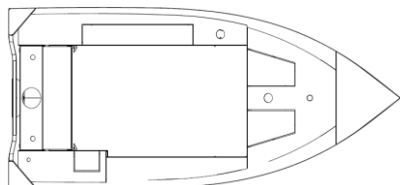

Meno klienta/ firmy:

MODEL a DĹŽKA lode:

Serial No.

V PRO Lode

Fishing PRO 430, 450

Fishing PRO + livewell

430, 450, 480, 500

Fishing PRO Console + livewell