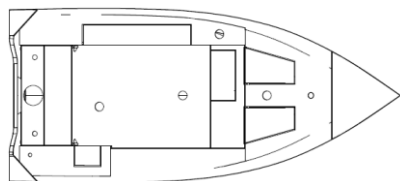

Meno klienta/ firmy:

MODEL a DĹŽKA lode:

Serial No.

V PRO Lode

Fishing PRO 430, 450

Fishing PRO + livewell

430, 450, 480, 500

Fishing PRO Console + livewell